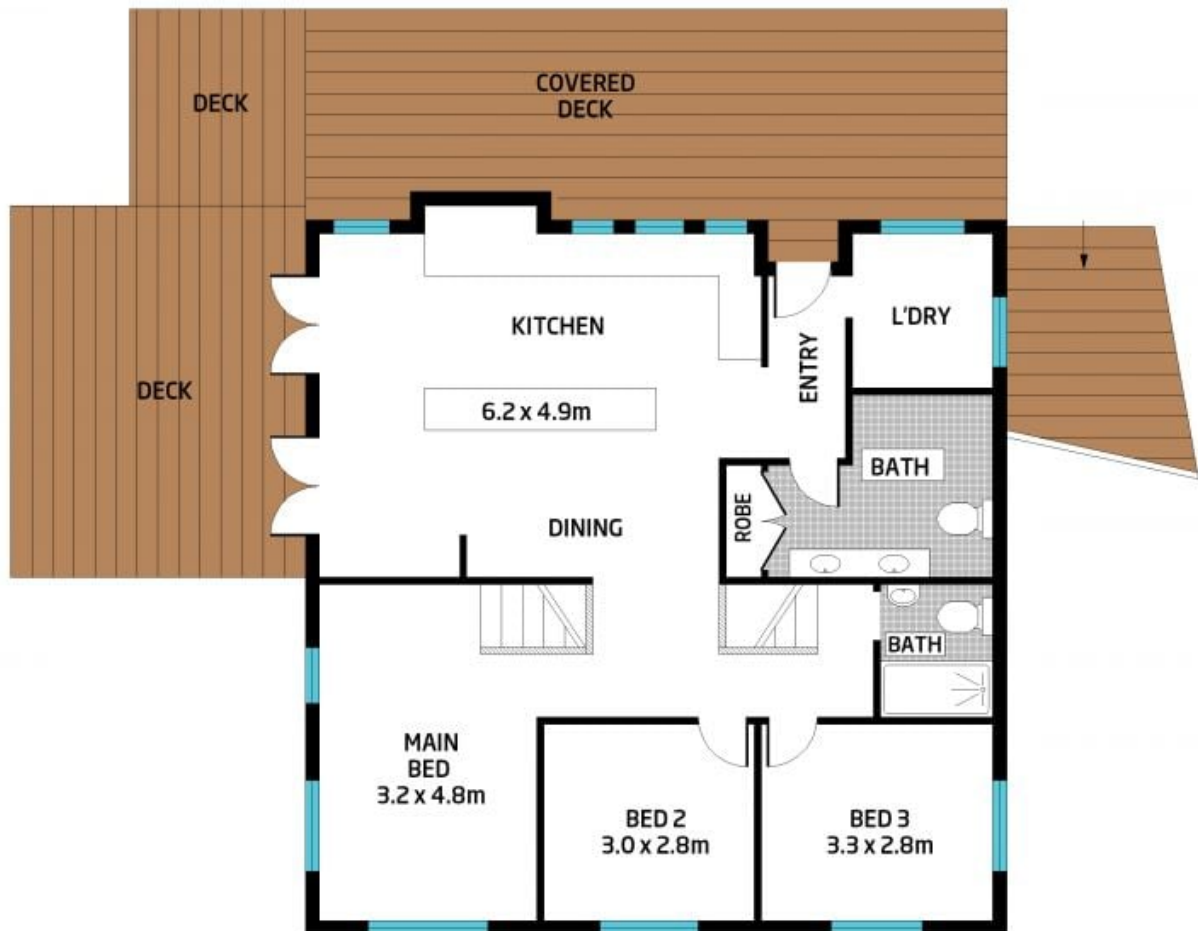

157 Camfin Road Clear Mountain, QLD 
 4  2  10

**Tranquil 40 Acreage Retreat ?  
 Entertainers & Tradies dream ? Rural &  
 Moreton Bay**

This unique split-level home epitomizes the tropical Queensland lifestyle, seamlessly integrating indoor and outdoor spaces across winter and summers areas. Invigorated with rural charm, designed with recycled century old timbers finishes and antique machinery features creates a rustic warmth with peacefulness and nature.

- Main Residence
- \* Light-filled, family friendly living
  - \* Downstairs offers large bedroom, lounge|media with private entry and patio ? potential d

UPPER FLOOR

LOWER GROUND FLOOR